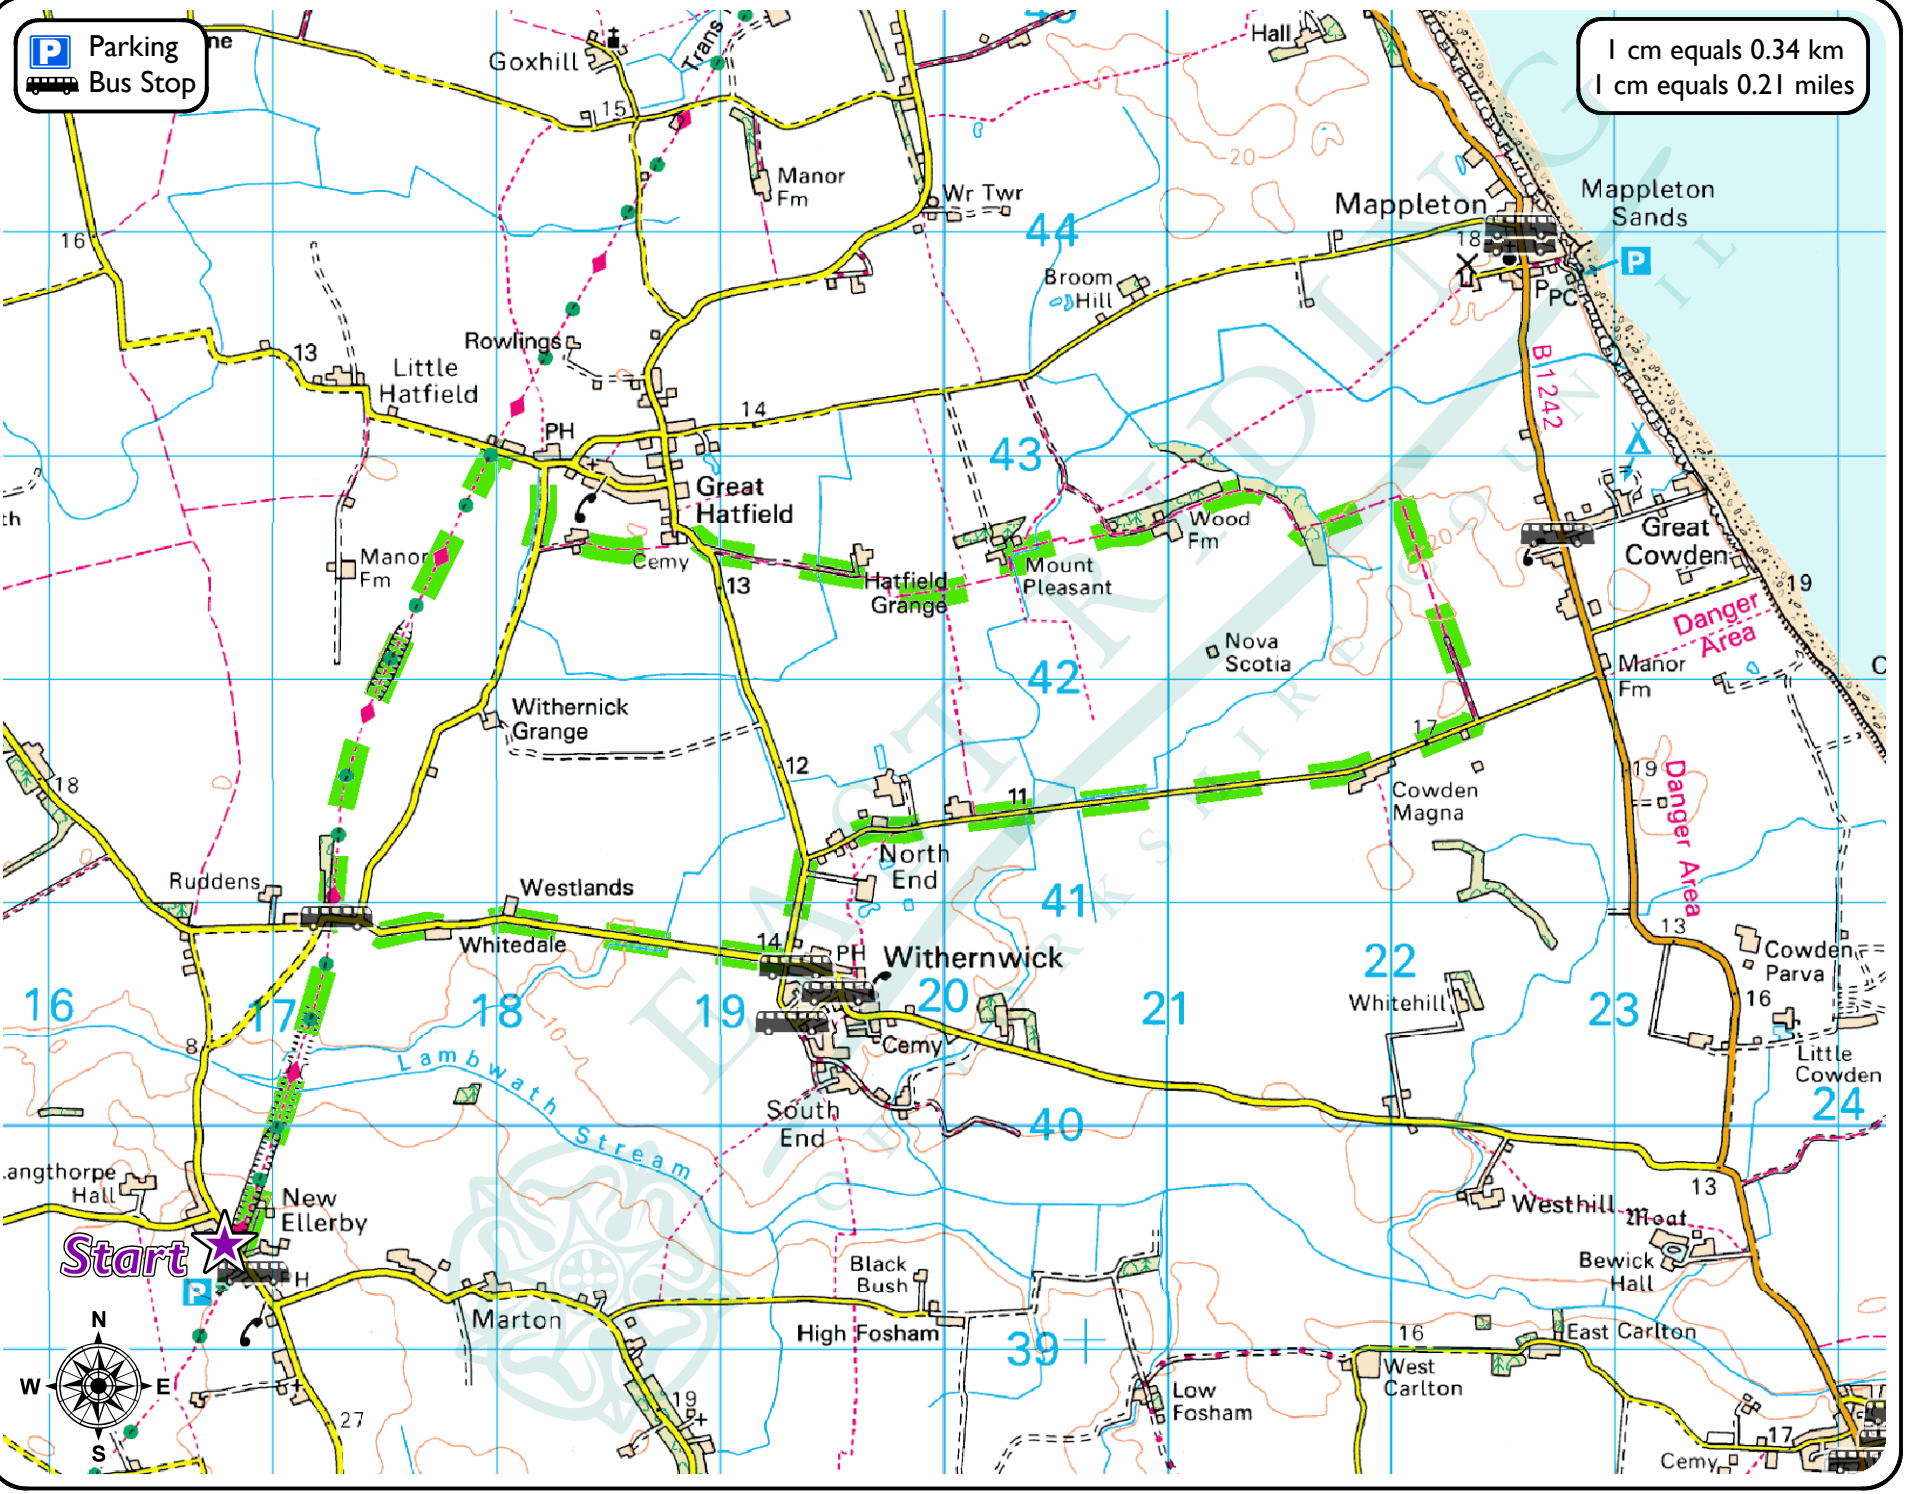

Withernwick Wanderer

Grade :

Length : 11 miles (18 km)

Start/End Point : New Ellerby

Refreshments : Pubs at New Ellerby, Withernwick & Great Hatfield

Toilets : Cliff Road, Mappleton

1 cm equals 0.34 km
1 cm equals 0.21 miles

This map is reproduced from Ordnance Survey material with the permission of Ordnance Survey on behalf of Her Majesty's Stationery Office Crown copyright 2008. Unauthorised reproduction infringes Crown copyright and may lead to prosecution or civil proceedings. East Riding of Yorkshire Council 100023383.